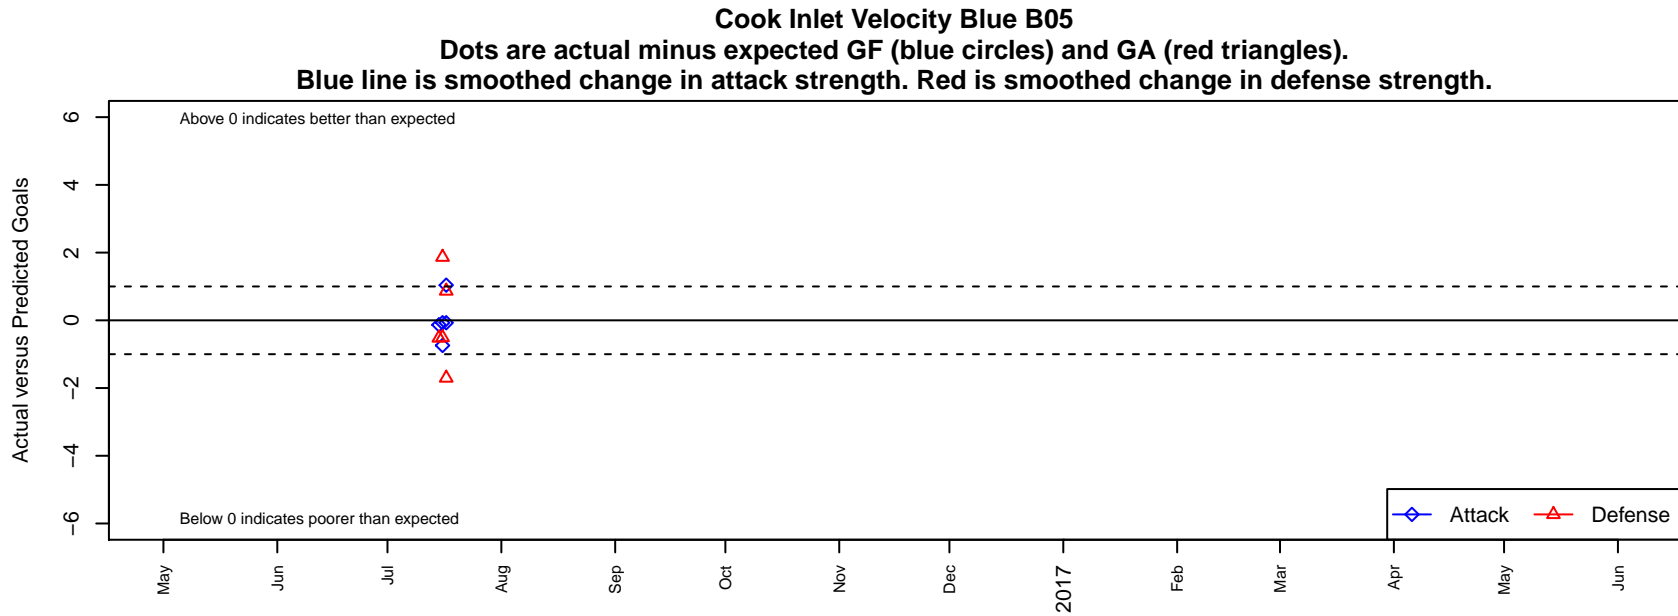

Cook Inlet Velocity Blue B05

Cook Inlet SC
Anchorage, AK
B05 total strength=734
attack=1.21 defense=0.53

alt names used:
CISC Velocity

Venues played:
2016 Beaverton Cup BU12 Silver

date	home		away		venue	pred.home	pred.away
2016-07-17	Cook Inlet Velocity Blue B05	6	Westside Timbers Copa TS B05	3	2016 Beaverton Cup BU12 Silver	4.96	1.30
2016-07-17	Washington Timbers Red 2 B05	2	Cook Inlet Velocity Blue B05	3	2016 Beaverton Cup BU12 Silver	2.87	3.07
2016-07-16	Westside Timbers Mundial B05	1	Cook Inlet Velocity Blue B05	7	2016 Beaverton Cup BU12 Silver	0.49	7.74
2016-07-16	Cook Inlet Velocity Blue B05	3	Washington Timbers Red 2 B05	1	2016 Beaverton Cup BU12 Silver	3.07	2.87
2016-07-15	Cook Inlet Velocity Blue B05	3	ETFC Marseille Red B05	2	2016 Beaverton Cup BU12 Silver	3.13	1.48